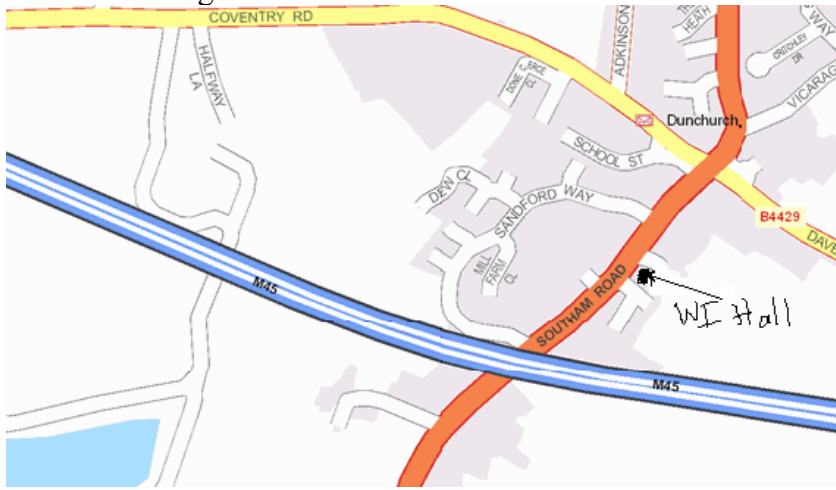

Dunchurch Photographic Society

How to Find Us

We meet in the WI Hall in Dunchurch, postcode is (roughly) CV22 6NL.

At the traffic lights at the cross-roads in the centre of Dunchurch take the road to SOUTHAM (A426).

After about 200 yards on the left is CHARLOTTE COTTAGE. See below.

The WI Hall is down a passageway to the side of the COTTAGE.